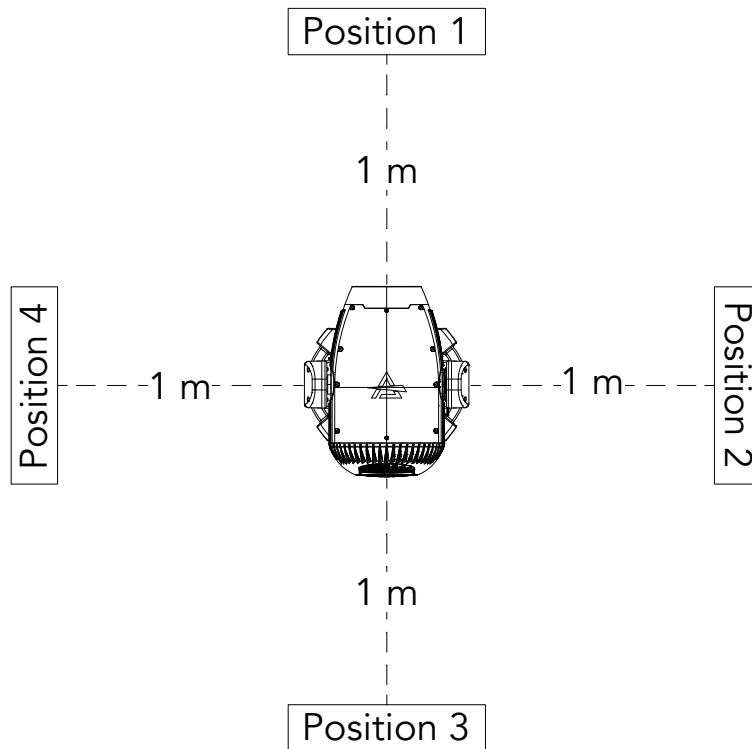

Astra Profile600IP

AMBIENT NOISE		18 dB (A)		AMBIENT TEMPERATURE		24°C dB (A)			
LED OFF	FAN MODE								
	AUTO		HIGH		SILENT		SUPER SILENT		
	1:	29,2 dB (A)	1:	32 dB (A)	1:	30,3 dB (A)	1:	27,7 dB (A)	
	2:	28,2 dB (A)	2:	35,7 dB (A)	2:	28,2 dB (A)	2:	29 dB (A)	
	3:	22,6 dB (A)	3:	37,3 dB (A)	3:	23,5 dB (A)	3:	23,3 dB (A)	
4:	27,6 dB (A)	4:	35 dB (A)	4:	26,3 dB (A)	4:	25,8 dB (A)		
AVERAGE SOUND PRESSURE LEVEL		26,9 dB (A)		35 dB (A)		27,07 dB (A)		26,45 dB (A)	
LED FULL	1:	33,9 dB (A)	1:	35,8 dB (A)	1:	35,9 dB (A)	1:	34,9 dB (A)	
	2:	40 dB (A)	2:	40,8 dB (A)	2:	38,5 dB (A)	2:	34,9 dB (A)	
	3:	40,5 dB (A)	3:	40,9 dB (A)	3:	39 dB (A)	3:	33,5 dB (A)	
	4:	39 dB (A)	4:	39,9 dB (A)	4:	36,8 dB (A)	4:	35 dB (A)	
AVERAGE SOUND PRESSURE LEVEL		38,35 dB (A)		39,35 dB (A)		37,55 dB (A)		34,57 dB (A)	