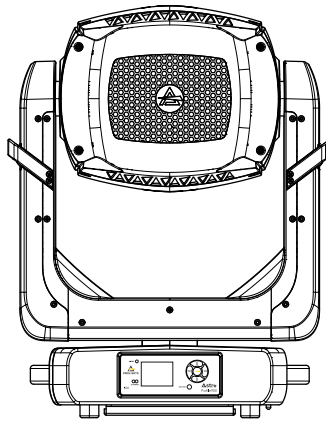

PROJECTION ON THE WALL

Fixture with
CUSTOM HOME POSITION
and PAN/TILT channels @
PAN @50% - DMX128
TILT @ 84% - DMX 214

Fixture with
STANDARD HOME POSITION
and PAN/TILT channels @
PAN @50% - DMX 172
TILT @ 84% - DMX 214