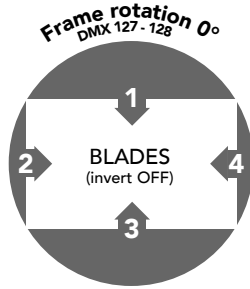

## PAN/TILT POSITION RELATED TO DMX VALUES

Home position set to STANDARD

Tilt movement range: 270°  
Pan movement range: 540°

Fig. 09

## BLADES BEHAVIOUR

Check Below image for all the informations about the profile module