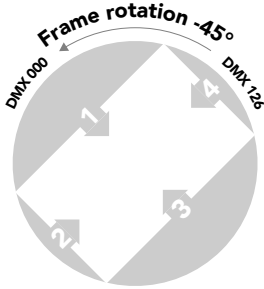

## PAN/TILT POSITION RELATED TO DMX VALUES

Home position set to STANDARD

Tilt movement range: 270°  
Pan movement range: 540°

Fig. 09

## BLADES BEHAVIOUR

Check Below image for all the informations about the profile module

### PROJECTION ON THE WALL

Fixture with  
CUSTOM HOME POSITION  
and PAN/TILT channels @  
**PAN** @50% - DMX128  
**TILT** @ 84% - DMX 214

Fixture with  
STANDARD HOME POSITION  
and PAN/TILT channels @  
**PAN** @50% - DMX 172  
**TILT** @ 84% - DMX 214