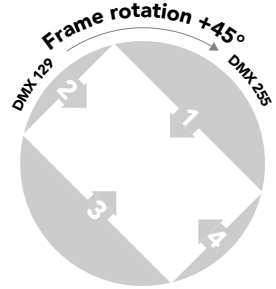

## PAN/TILT POSITION RELATED TO DMX VALUES

Home position set to STANDARD

Tilt movement range: 270°  
Pan movement range: 540°

Fig. 09

## BLADES BEHAVIOUR

Check Below image for all the informations about the profile module

### PROJECTION ON THE WALL

Fixture with  
CUSTOM HOME POSITION  
and PAN/TILT channels @  
**PAN** @50% - DMX128  
**TILT** @ 84% - DMX 214

Fixture with  
STANDARD HOME POSITION  
and PAN/TILT channels @  
**PAN** @50% - DMX 172  
**TILT** @ 84% - DMX 214