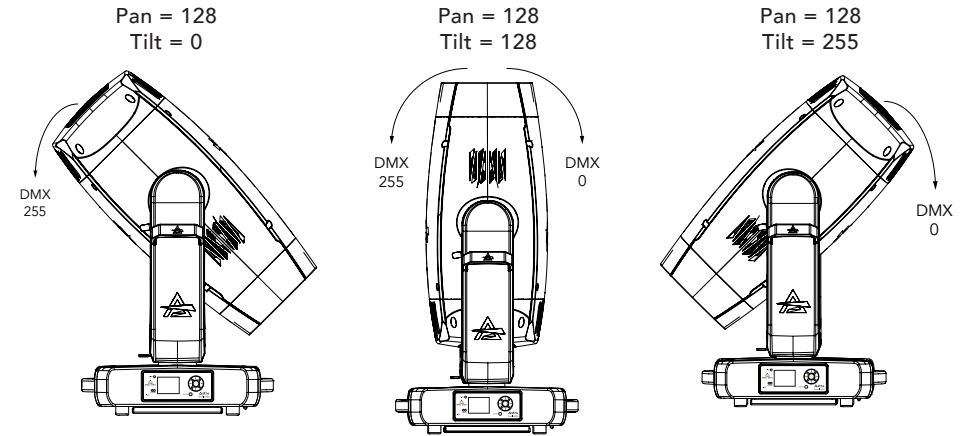

## PAN/TILT POSITION RELATED TO DMX VALUES

Home position set to STANDARD

Tilt movement range: 270°  
Pan movement range: 540°

Fig. 09