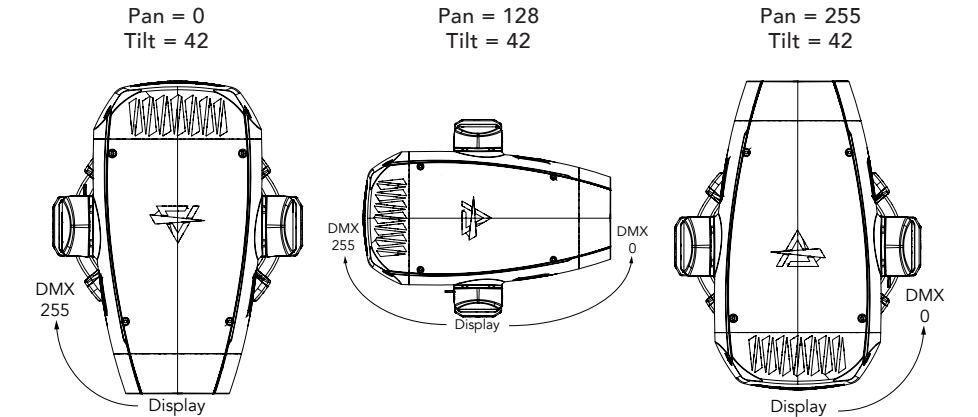

## PAN/TILT POSITION RELATED TO DMX VALUES

Home position set to STANDARD

Tilt movement range: 270°  
Pan movement range: 540°

Fig. 09

## BLADES BEHAVIOUR

Check Below image for all the informations about the profile module